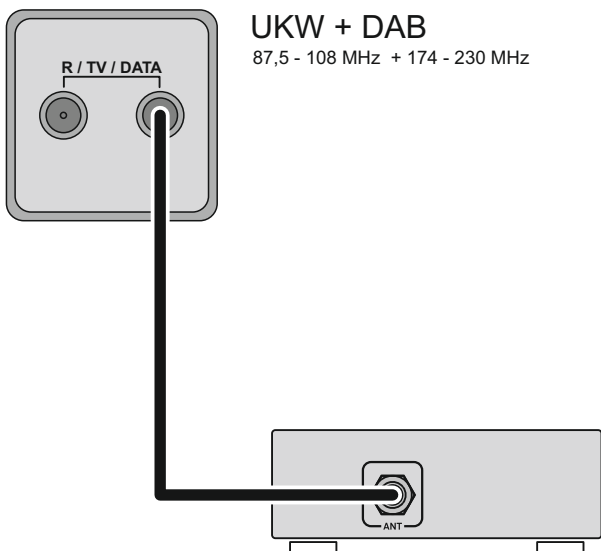

Breitbandkabelanschluss für UKW- und DAB-Empfang /
Broadband cable connection for FM and DAB reception